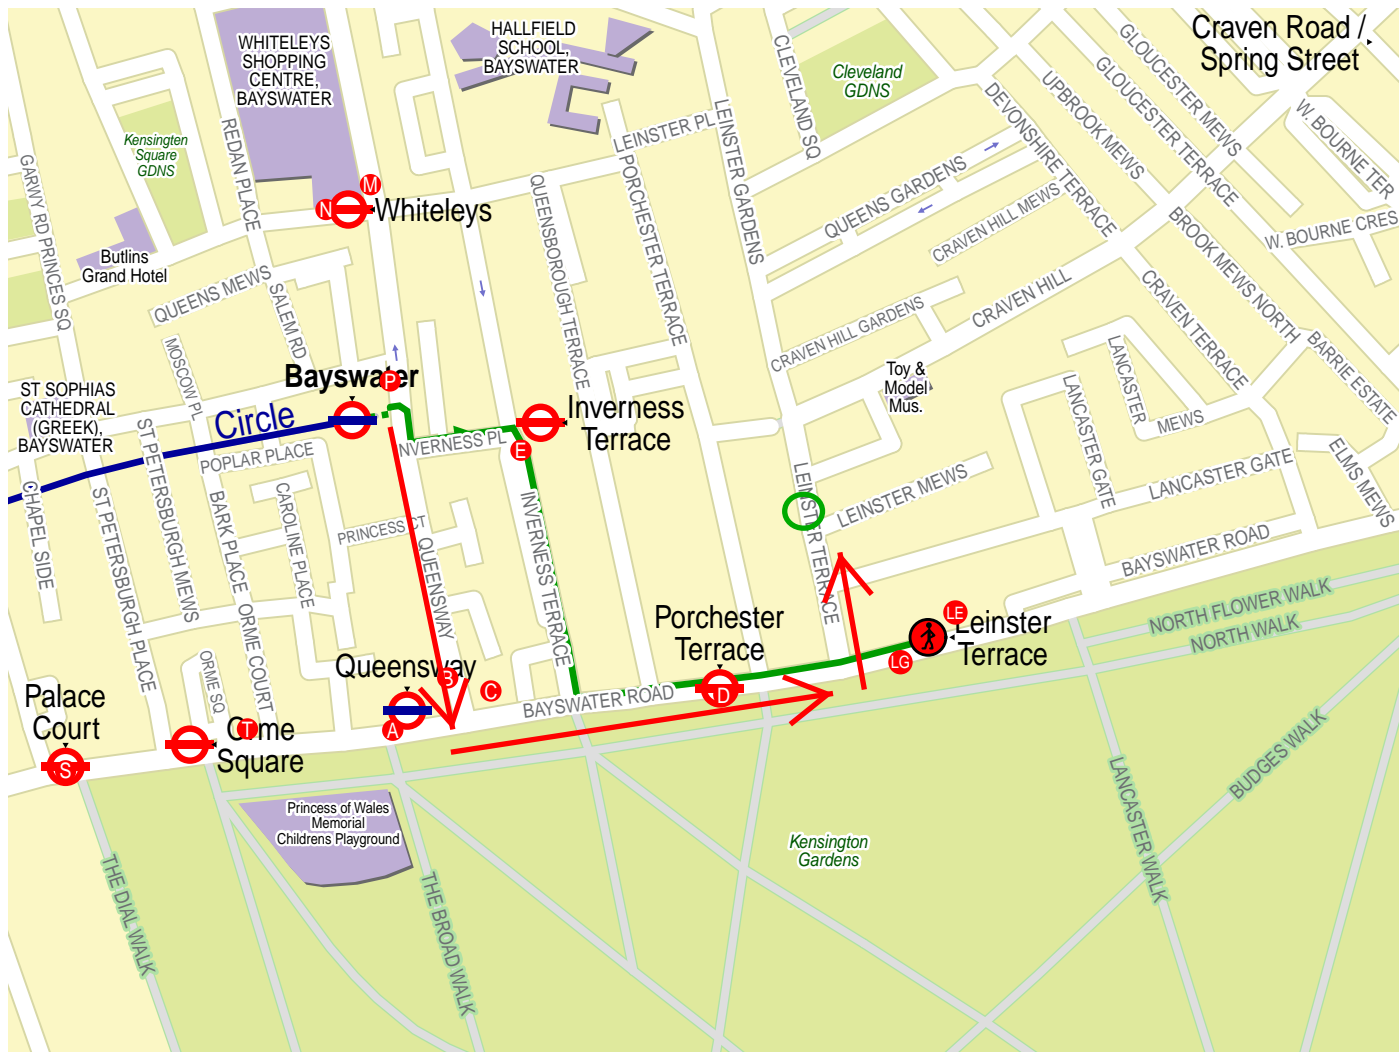

Route option from Bayswater to Leinster Terrace

© 2006 NAVTEQ/PTV AG/Map&Guide

1.	From Bayswater.		
2.	Queensway	30 m	30 m
3.	↙ Turn Left Into Inverness Place	80 m	110 m
4.	↘ Turn Right Into Inverness Terrace	210 m	320 m
5.	↙ Turn Left Into Bayswater Road	280 m	0.6 km
6.	Arrive at Leinster Terrace.		